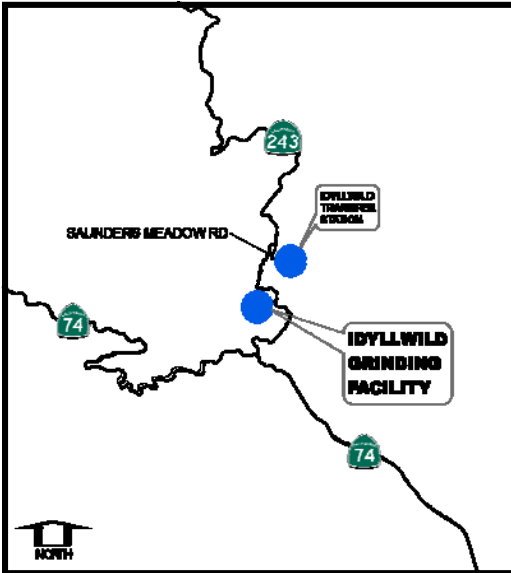

# Idyllwild Grinding Facility

NOTE: Site may be closed due to rain, snow or excessive winds or other hazardous conditions as determined by County.

**Location: 1 Mile South of the Idyllwild Transfer Station  
Highway 243, Idyllwild, CA 92549**

## Directions:

From south: Proceed on Hwy 243 north toward Idyllwild. Turn Right at the 5,000 foot marker on the highway.

From north (Idyllwild): Proceed on Hwy 243 south toward Mountain Center. Turn left at the 5,000 foot marker on the highway.